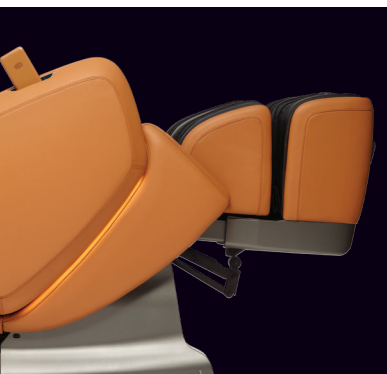

ADDITIONAL FEATURES

Full-Body Air Massage Coverage

Foot Rollers

Pinpoint Roller Heat

Chromotherapy

Zero Gravity, Lie Flat and Inversion Recline

Wall Hugging

Remote Control Featuring 10 Languages

USB Power Ports