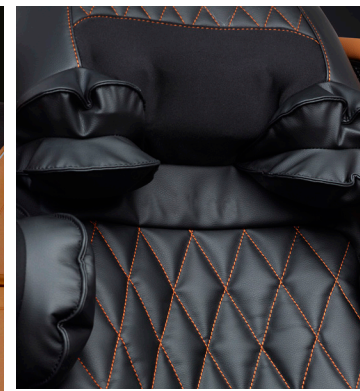

ADDITIONAL FEATURES

Full-Body Air Massage Coverage

Foot Rollers

Pinpoint Roller Heat

Chromotherapy

Zero Gravity, Lie Flat and Inversion Recline

Wall Hugging

Remote Control Featuring 10 Languages

USB Power Ports