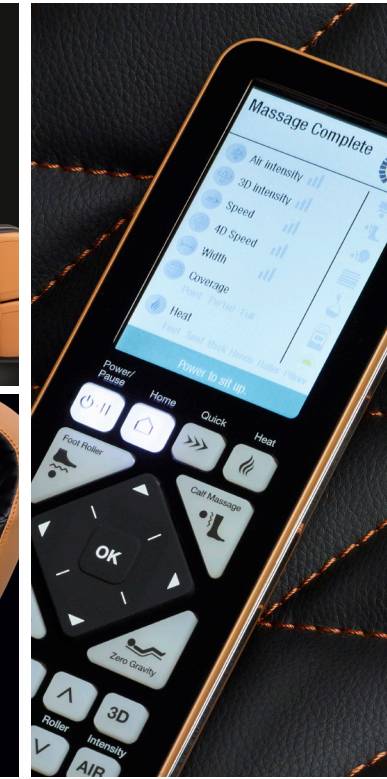

M-Sense Light Pool

The M.8 and M.8LE acknowledge your approach. Upon your arrival, M-Sense Light Pool bathes the floor around your chair in a soft glow, illuminating the path to your OHCO experience.

Bluetooth Audio Immersion

Heighten your experience by connecting your smart device to play relaxing sounds, music or your favorite guided meditation.

ADDITIONAL FEATURES

Full-Body Air Massage Coverage

Foot Rollers

Pinpoint Roller Heat

Chromotherapy

Zero Gravity, Lie Flat and Inversion Recline

Wall Hugging

Remote Control Featuring 10 Languages

USB Power Ports

AVAILABLE COLORS

M.8

Bordeaux