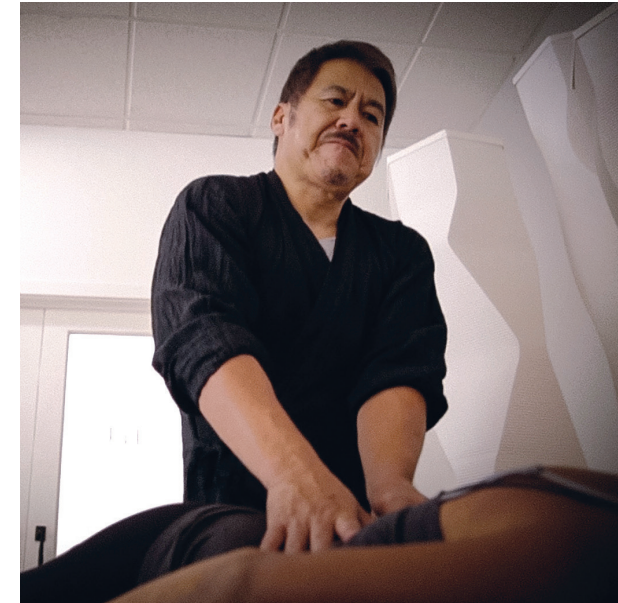

**“You have to design the whole environment.
Without that the story doesn’t carry through.”**

Ken Okuyama

Put Yourself in the Hands of a Master

Renowned shiatsu master, Okabayashi sensei begins his therapeutic sessions with a single, simple touch. Without clients saying a word, he discerns their emotions, feels the muscle stiffness and begins to bring the body back into harmony. It is this intuition that Okabayashi sensei brings to the OHCO symphony of movement. Under his direction, OHCO engineers have created an unsurpassed orchestration of touch that brings your whole person into harmony, unleashes the body’s self-healing power and rejuvenates both mind and muscle.